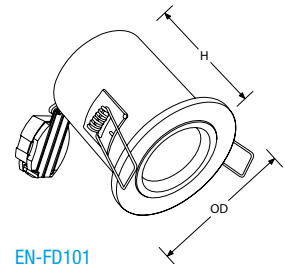

EN-FD102W	240V	28°	90mm
EN-FD102PC	240V	28°	90mm
EN-FD102SN	240V	28°	90mm

IP65

EN-FD103W	240V	-	75mm
EN-FD103PC	240V	-	75mm
EN-FD103SN	240V	-	75mm

Suffix **W**, **PC** or **SN** for White, Polished Chrome or Satin Nickel finishes.

.control

Dimmable
Standard GU10
PLUS

Triac In-line Dimmer
See pg.41

OR
Smart Rotary Dimmer
See pg.35

Non-Dimmable
Standard GU10
PLUS

On/Off Relay
See pg.47

EN-FD101

(H) 125mm Height
(OD) 87mm Overall (Ø)

EN-FD102

(H) 130mm Height
(OD) 100mm Overall (Ø)

EN-FD103

(H) 130mm Height
(OD) 86mm Overall (Ø)